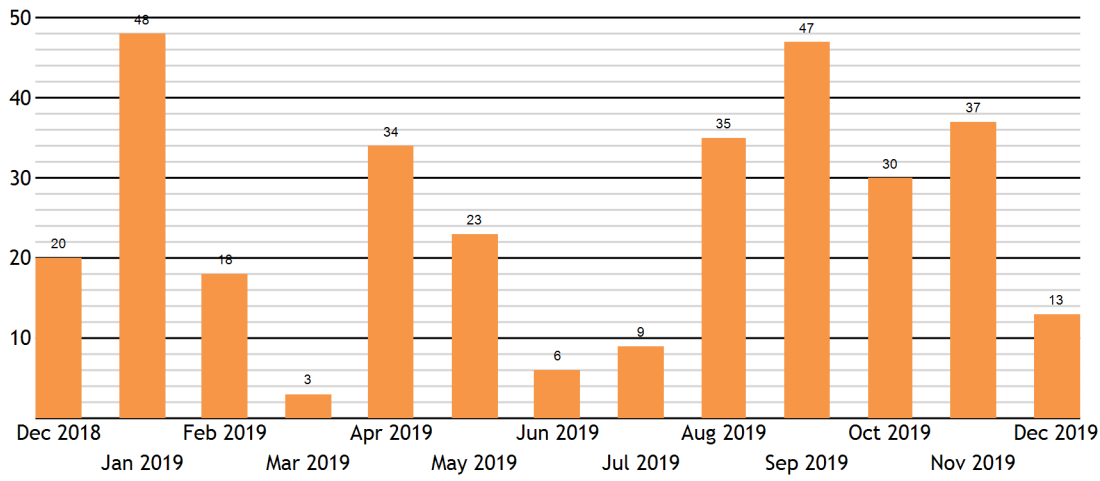

Program Usage Summary (sessions)

Program Usage Summary (hours)

SkillsCenter™ Usage

Top Sessions by Subject

Usage

TOTAL SERVED	13
- Live one-to-one Sessions	13
- SkillsCenter™ Sessions	0

Mobile Usage

TOTAL SERVED	0
- Mobile Live one-to-one Sessions	0
- Mobile SkillsCenter™ Sessions	0

Live one-to-one Sessions

TOTAL SESSIONS	13
- Math	13
TOTAL HOURS	7.80
- Math	7.80
AVERAGE SESSION LENGTH	36.00
- Math	36.00

Live one-to-one Sessions by Subject

Math	13
Math - Statistics	13

Tutoring Hours by Subject