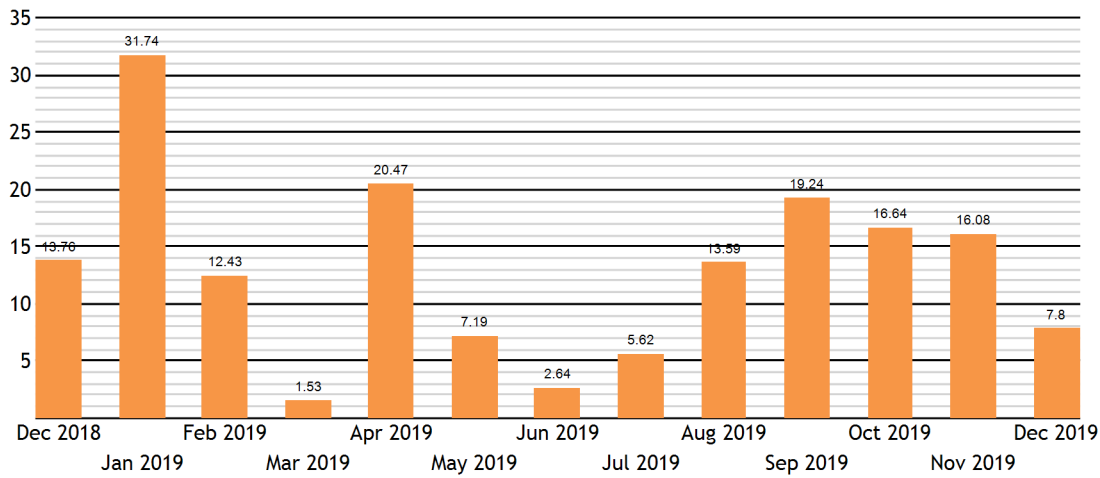

Program Usage Summary (sessions)

Program Usage Summary (hours)

SkillsCenter™ Usage

Top Sessions by Subject

Usage

TOTAL SERVED	13
- Live one-to-one Sessions	13
- SkillsCenter™ Sessions	0

Mobile Usage

TOTAL SERVED	0
- Mobile Live one-to-one Sessions	0
- Mobile SkillsCenter™ Sessions	0

Live one-to-one Sessions

TOTAL SESSIONS	13
- Math	13
TOTAL HOURS	7.80
- Math	7.80
AVERAGE SESSION LENGTH	36.00
- Math	36.00

Live one-to-one Sessions by Subject

Math	13
Math - Statistics	13

Tutoring Hours by Subject