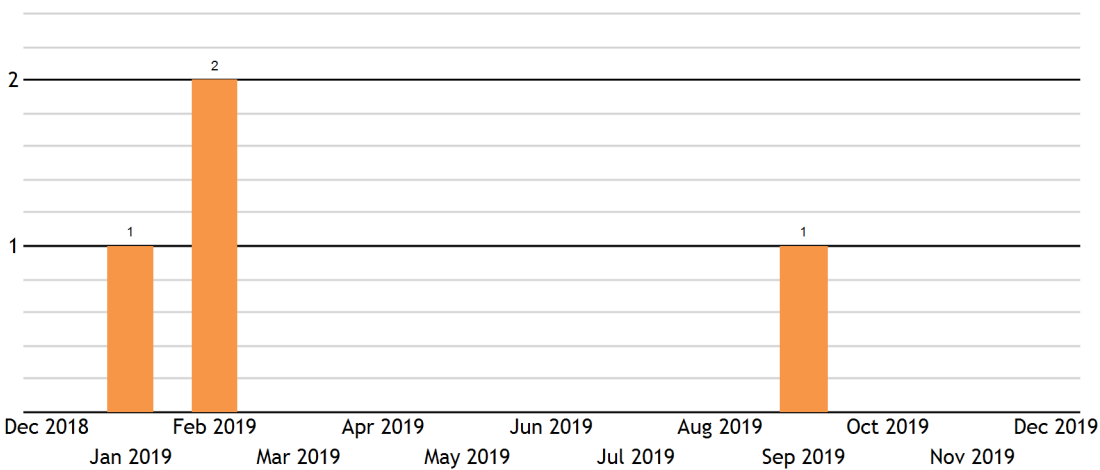

Program Usage Summary (sessions)

Program Usage Summary (hours)

SkillsCenter™ Usage

Top Sessions by Subject

Usage

TOTAL SERVED	13
- Live one-to-one Sessions	13
- SkillsCenter™ Sessions	0

Mobile Usage

TOTAL SERVED	0
- Mobile Live one-to-one Sessions	0
- Mobile SkillsCenter™ Sessions	0

Live one-to-one Sessions

TOTAL SESSIONS	13
- Math	13
TOTAL HOURS	7.80
- Math	7.80
AVERAGE SESSION LENGTH	36.00
- Math	36.00

Live one-to-one Sessions by Subject

Math	13
Math - Statistics	13

Tutoring Hours by Subject