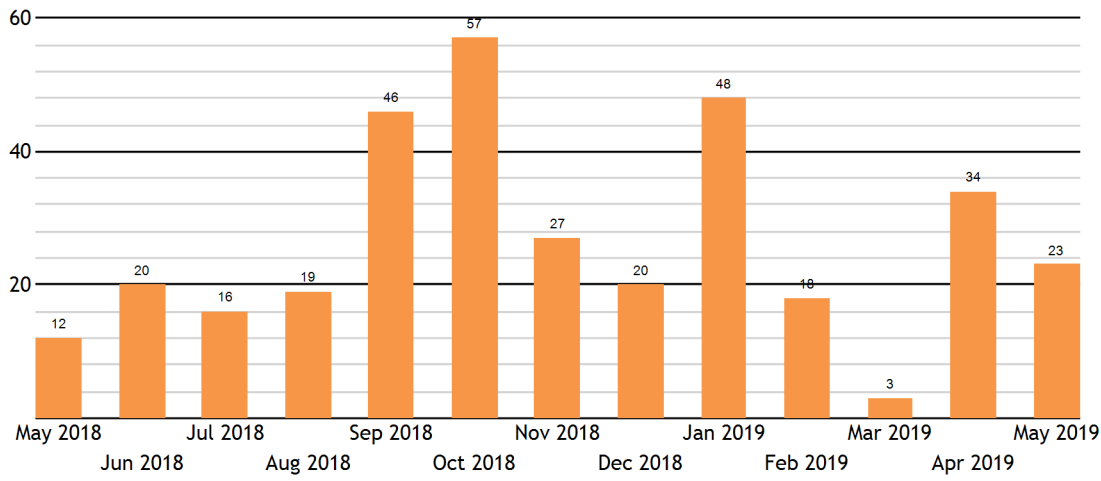

Program Usage Summary (sessions)

Program Usage Summary (hours)

SkillsCenter™ Usage

### Top Sessions by Subject

### Usage

<b>TOTAL SERVED</b>	<b>23</b>
- Live one-to-one Sessions	23
- SkillsCenter™ Sessions	0

### User Accounts

Total Accounts	449
New Accounts Created	6