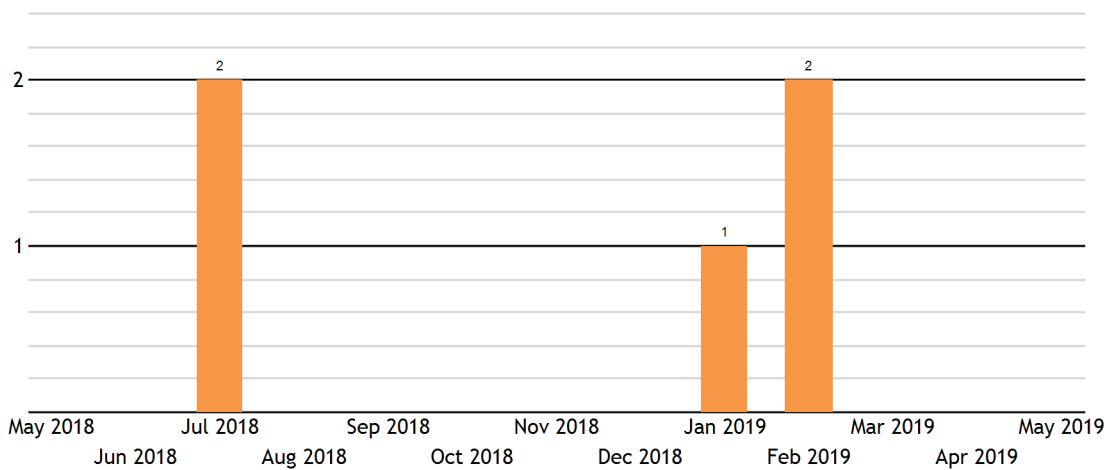

Program Usage Summary (sessions)

Program Usage Summary (hours)

SkillsCenter™ Usage

### Usage

<b>TOTAL SERVED</b>	<b>23</b>
- Live one-to-one Sessions	23
- SkillsCenter™ Sessions	0