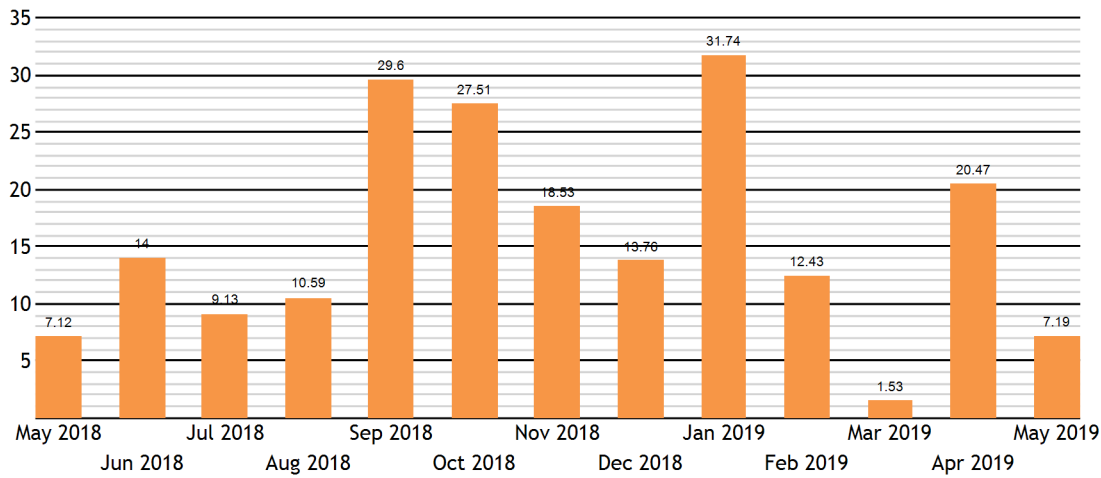

Program Usage Summary (sessions)

Program Usage Summary (hours)

SkillsCenter™ Usage

### Usage

<b>TOTAL SERVED</b>	<b>23</b>
- Live one-to-one Sessions	23
- SkillsCenter™ Sessions	0